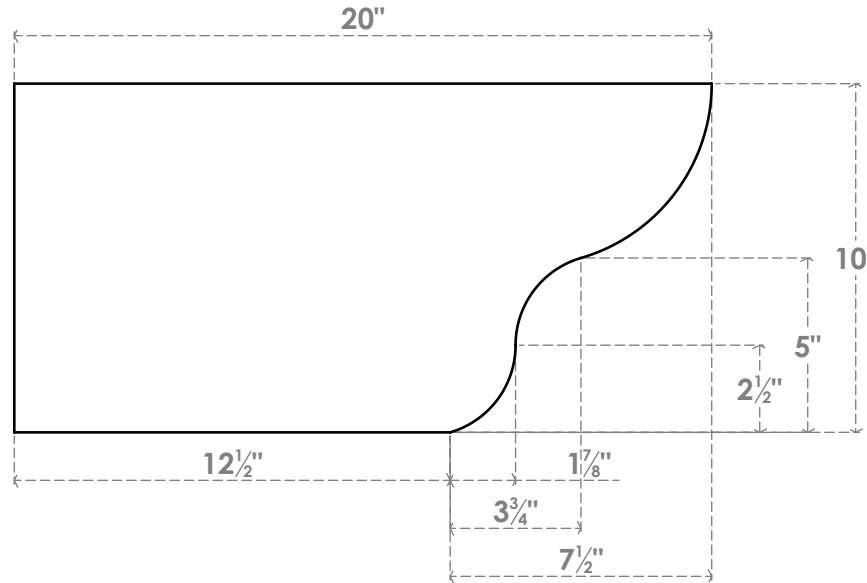

# RFTP04X10X20GRN

4"W X 10"H X 20"L GREENSBORO ARCHITECTURAL GRADE PVC RAFTER TAIL

SIDE PROFILE

FRONT PROFILE

ISOMETRIC

**EKENA**  
MILLWORK  
 EKENA MILLWORK  
 2300 WEST MAIN ST.  
 CLARKSVILLE, TX 75426  
 TOLL FREE: 866-607-0453  
 WWW.EKENAMILLWORK.COM