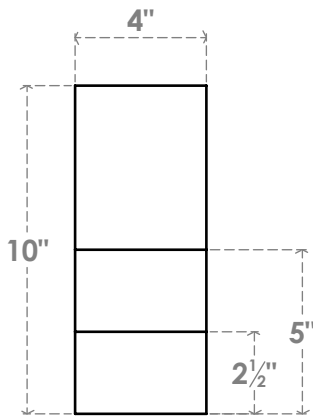

# RFTP04X10X20GRN

4"W X 10"H X 20"L GREENSBORO ARCHITECTURAL GRADE PVC RAFTER TAIL

SIDE PROFILE

FRONT PROFILE

ISOMETRIC

**EKENA**  
MILLWORK  
 EKENA MILLWORK  
 2300 WEST MAIN ST.  
 CLARKSVILLE, TX 75426  
 TOLL FREE: 866-607-0453  
 WWW.EKENAMILLWORK.COM

**NOTES**

1. INSTALLATION TO BE COMPLETED IN ACCORDANCE WITH MANUFACTURER'S SPECIFICATIONS.
2. DRAWING MAY NOT BE TO SCALE
3. THIS DRAWING IS INTENDED FOR DESIGN AND PLANNING PURPOSES ONLY.
4. ALL INFORMATION CONTAINED HEREIN WAS CURRENT AT THE TIME OF DEVELOPMENT BUT MUST BE REVIEWED AND APPROVED BY THE PRODUCT MANUFACTURER TO BE CONSIDERED ACCURATE.
5. ARCHITECTURAL GRADE PVC PRODUCTS ARE MADE FROM EXPANDED CELLULAR PVC AND COME NATURALLY WHITE BUT MAY BE PAINTED